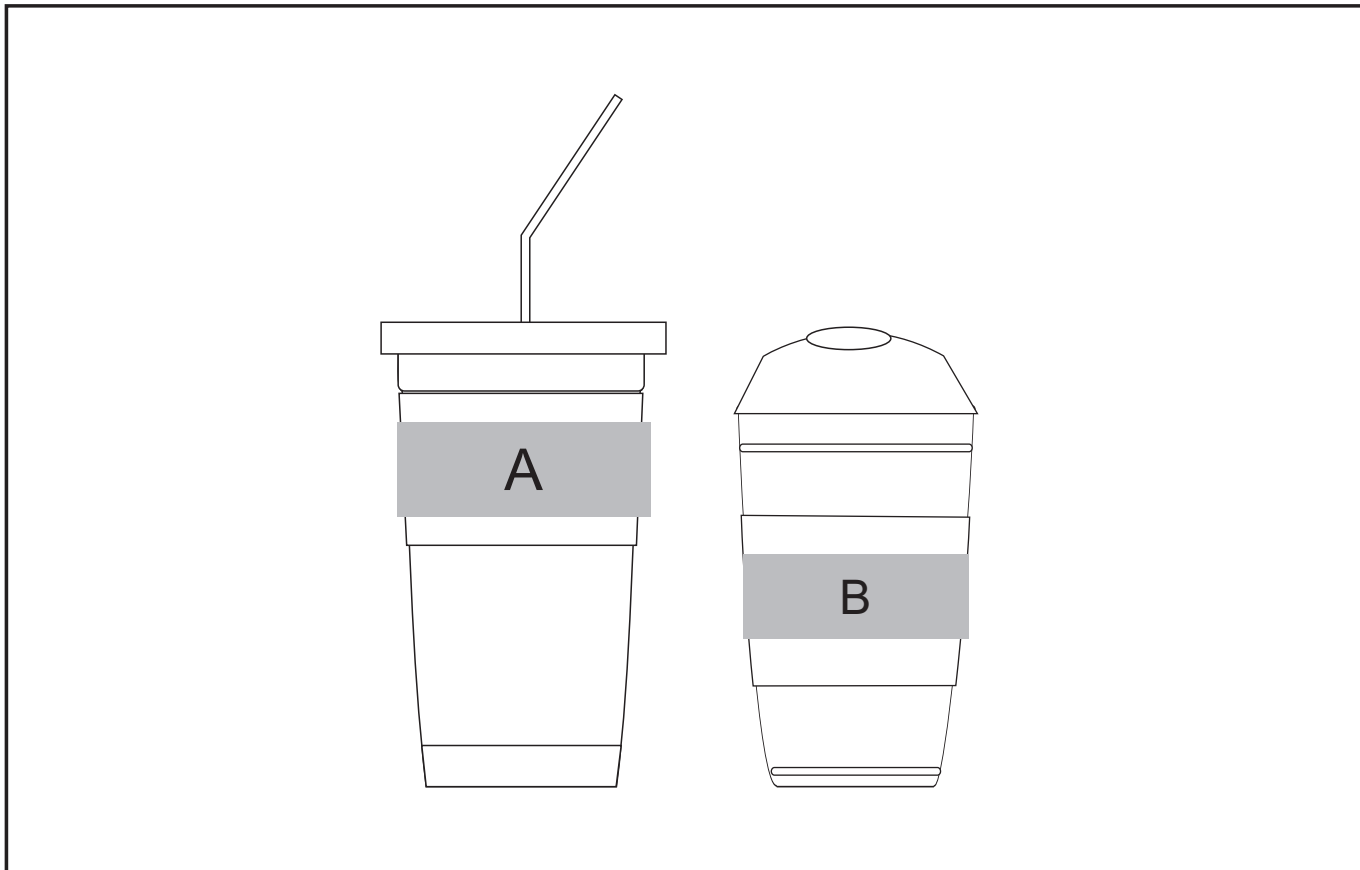

### **Need to know:**

- Includes 1-Colour, 1-Position Screen Print on **BOTH** Cups (setup fee applies)

#### **Position A**

1. Screen Print (SB) - 1 colour  
Size: 80mm wide x 30mm high
2. Debossing (BOS) - Tonal  
Size: 80mm wide x 30mm high

#### **Position B**

1. Screen Print (SB) - 1 colour  
Size: 80mm wide x 30mm high